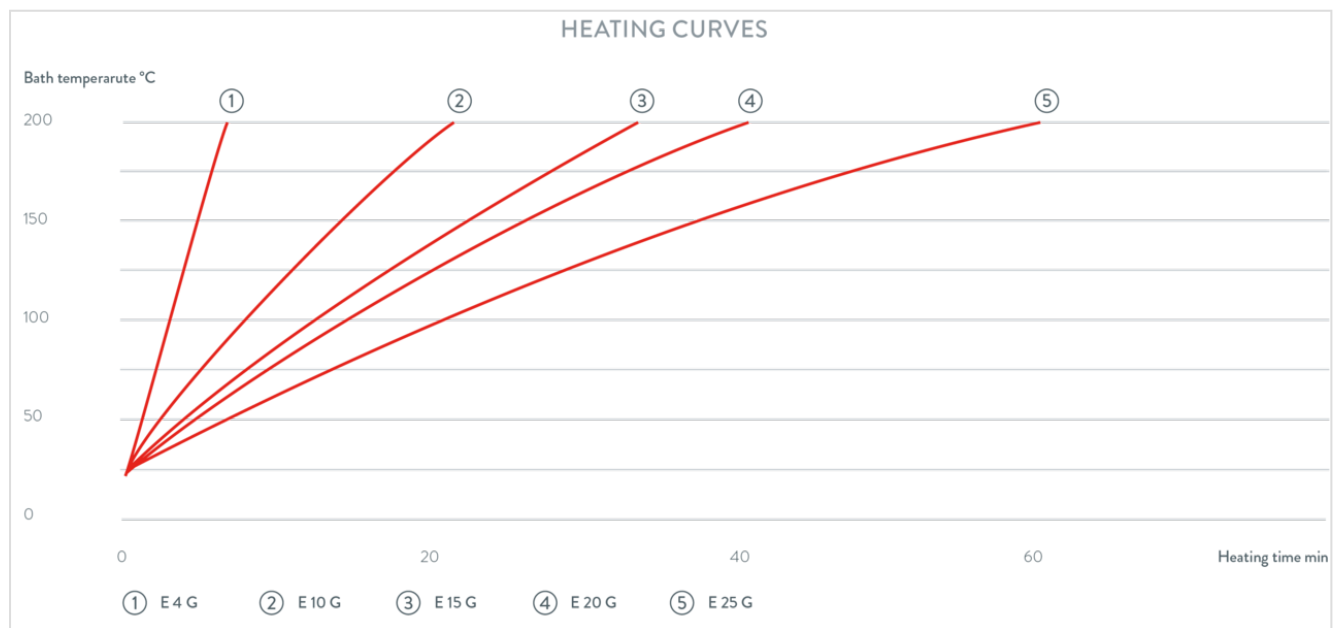

PRODUCT DATA SHEET

Standing: 2024-01-22

LAUDA ECO E 25 G

Heating thermostat 230 V; 50/60 Hz

Part Number: L001123

Reserve technical changes